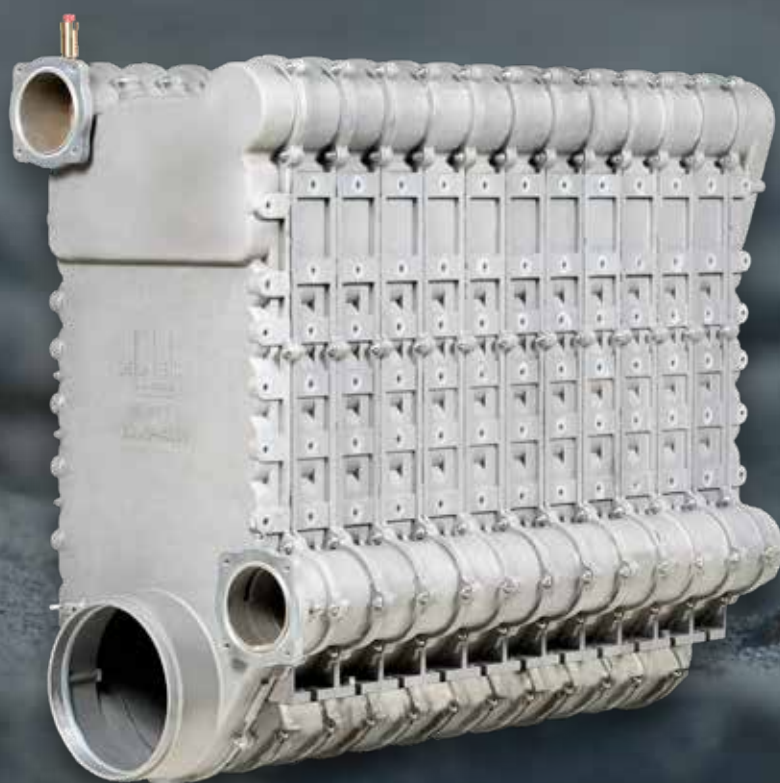

DE JATECH[®]

creators of comfort

Intermodul Maxi

THE EXTRA LARGE SECTIONAL CONDENSING BOILER